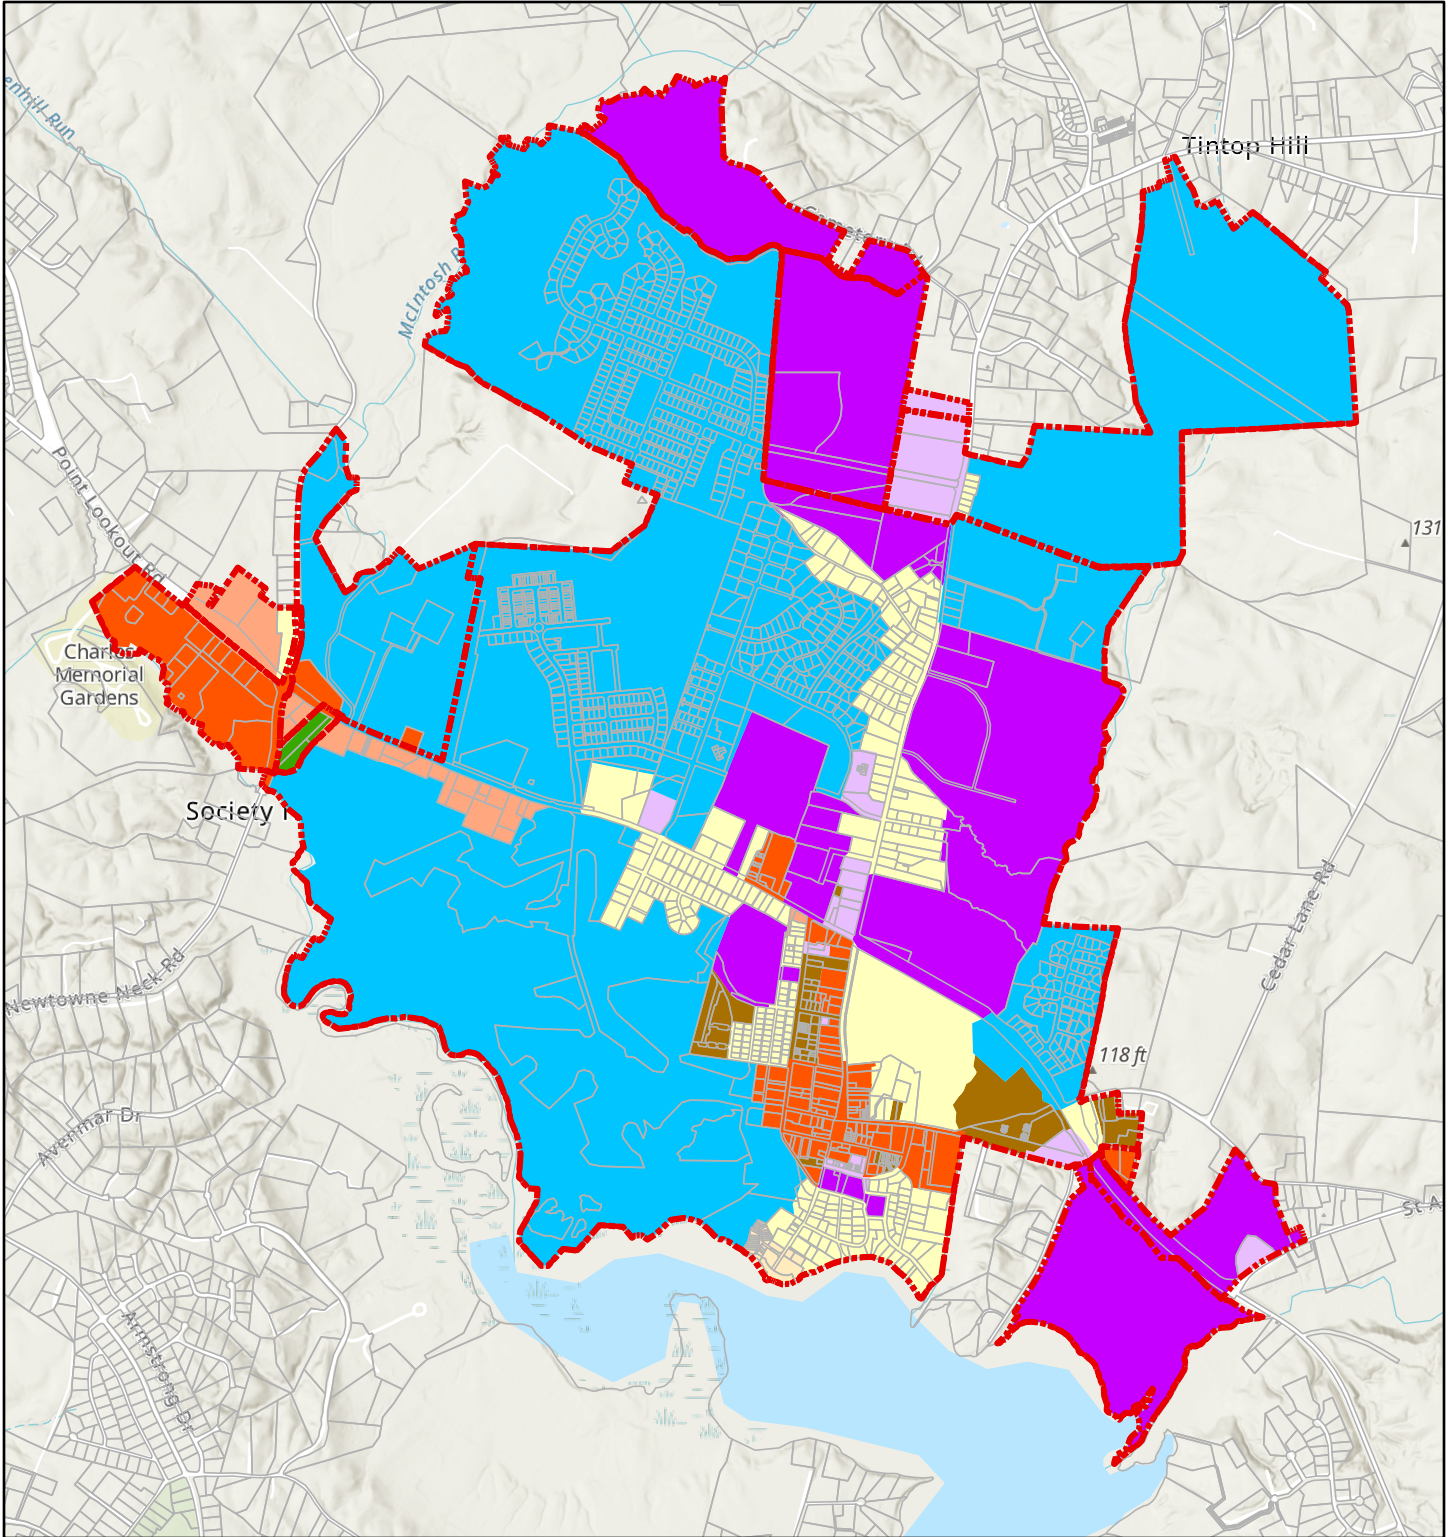

Leonardtown Zoning

Legend

Zoning	CH	IO
RSF	CB	RP
RMF	CM	Municipal Boundary
PUDM	CO	

Prepared January 2021